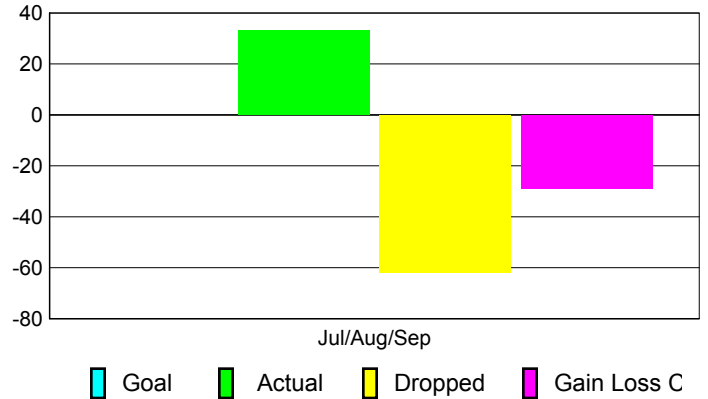

Membership Results 2010-2011

Goal, New, Dropped, Gain/Loss